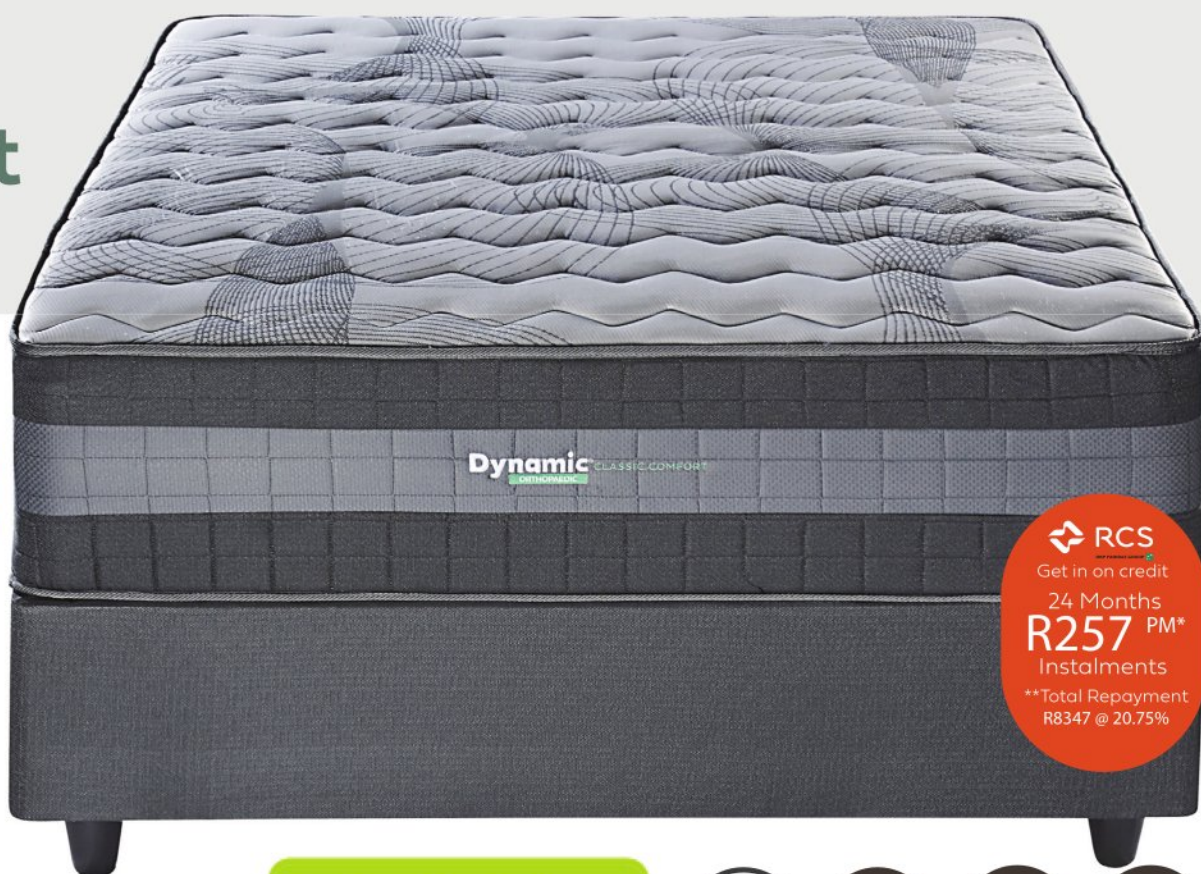

The Bed Shop

BETTER SLEEP. BETTER YOU

It All Starts With
the Right Support

WHILE
STOCKS
LAST

+ Orthopaedic
BY DYNAMIC
Classic Comfort
Queen Bed Set

NOW R4999
SAVE R3000

RCS
Get in on credit
24 Months
R257 PM*
Instalments
**Total Repayment
R8347 @ 20.75%

PayJustNow.
3 Payments of **R1,666.34**

SAVE UP TO R5250

+ Orthopaedic
BY DYNAMIC
Premium Firm
Queen Bed Set
NOW R4999

SAVE R750

+ Orthopaedic
BY DYNAMIC
Supreme Firm
Queen Bed Set
NOW R5999

SAVE R1000

Sealy
Arezzo Firm
Queen Bed Set
NOW R7999

RCS
Get in on credit
24 Months
R769 PM*
Instalments
**Total Repayment
R21730 @ 20.75%

Paterno Firm
Queen Bed Set
NOW R14999

SAVE R3250

PayJustNow.
3 Payments of **R4,999.67**

MEDIUM COMFORT

For Stomach Sleepers who need an even sleep surface for their slumber